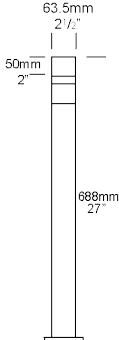

Flange Mount

90mm
External
Flange Mount