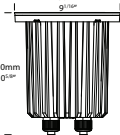

Direct Burial Model

230mm

9^{1/16"}

270mm

10^{5/8"}

Canister Model (standard)

265mm

10^{7/16"}

330mm

13"