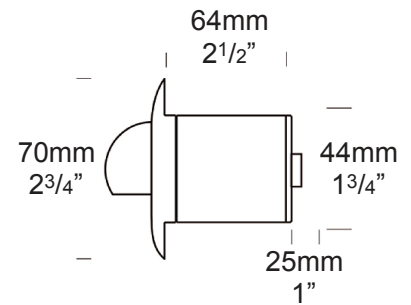

### SPECIFICATIONS

<b>LED Chip</b>	Cree XHP-50-2 Plug and Play field replaceable LED board
<b>Luminaire Output</b>	420 Lumens @ 700mA (4 watts), 240 Lumens @ 350mA (2 watts), delivered from luminaire with unobstructed beam.
<b>Lumens Per Watt</b>	105 Lumens @ 4 watts minimum, delivered from luminaire with unobstructed beam
<b>CRI (3000K)</b>	85+ Standard, 90+ Optional
<b>Colour Temperatures</b>	2700K, 3000K, 4000K
<b>Beam Angles</b>	15, 25, 38, 60
<b>Ingress Protection</b>	IP67
<b>Warranty</b>	Electronics = 5 years Body Cop/ SS = 10 years
<b>Standards</b>	AS/NZS 61046 cUL 1838, 2108 CSA C22.2 No. 250.7, No. 250.0-08 CE

# LUMINAIRE CONSTRUCTION

**CNC machined from one of the following metals:**

**Copper:**

Body: 45.5mm (1<sup>3/4</sup>" ) copper rod.  
Flange: 70mm (3<sup>1/2</sup>" ) solid copper rod.

**316 Stainless Steel**

Body: 45.5mm (1<sup>3/4</sup>" ) stainless steel rod.  
Flange: 70mm (3<sup>1/2</sup>" ) solid 316 stainless steel rod.

**Mounting:**

The Euro Step Lite is fixed in place using a mounting canister. There are no mounting screws in the flange to spoil aesthetics of the luminaire.