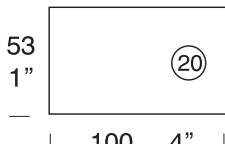

Euro Canister