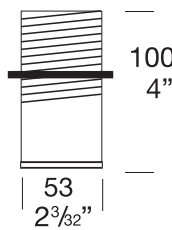

Euro Deck Canister

BEAM ANGLES

High efficiency PMMA TIR lenses. Field replaceable

IES files available for download: <http://www.hunzalighting.com/download.php>