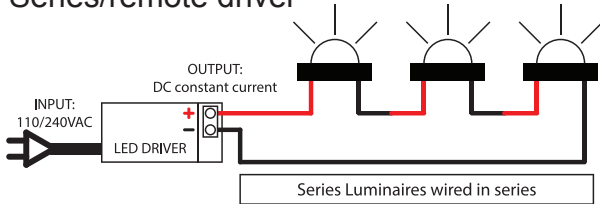

WIRING GUIDE

Series/remote driver

Series Luminaires wired in series

available for download: <http://www.hunzalighting.com/download.php>