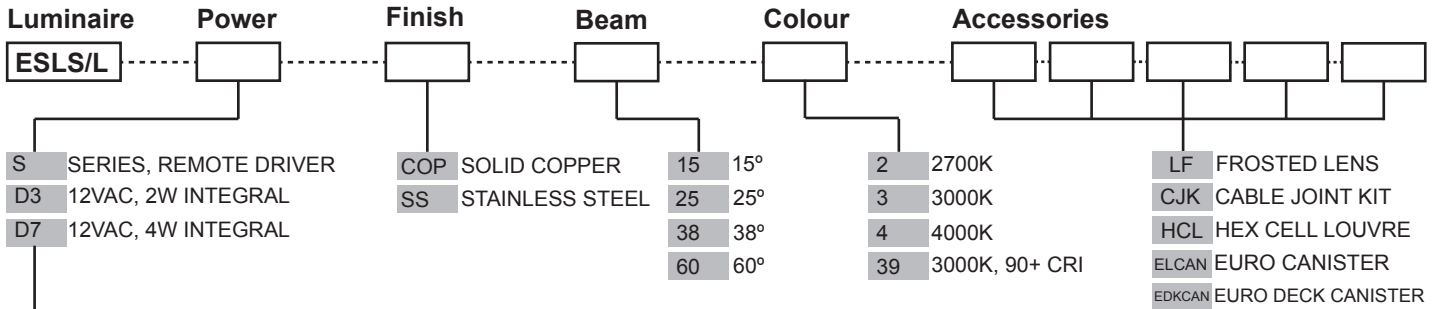

### SPECIFICATIONS

<b>LED Chip</b>	Cree XHP-50-2 Plug and Play field replaceable LED board
<b>Luminaire Output</b>	420 Lumens @ 700mA (4 watts), 240 Lumens @ 350mA (2 watts), delivered from luminaire with unobstructed beam.
<b>Lumens Per Watt</b>	105 Lumens @ 4 watts minimum, delivered from luminaire with unobstructed beam
<b>CRI (3000K)</b>	85+ Standard, 90+ Optional
<b>Colour Temperatures</b>	2700K, 3000K, 4000K
<b>Beam Angles</b>	15, 25, 38, 60
<b>Ingress Protection</b>	IP67
<b>Warranty</b>	Electronics = 5 years Body Cop/ SS = 10 years
<b>Standards</b>	AS/NZS 61046 cUL 1838, 2108 CSA C22.2 No. 250.7, No. 250.0-08 CE

### PRODUCT CONFIGURATION

Please fill in appropriate codes into boxes provided

Cat. No. ESLS/L

**SERIES, REMOTE DRIVER REQUIRED:**  
Constant current driver  
Individual fixtures require 6vdc @ 700mA maximum

**12VAC INTEGRAL DRIVER:**  
Hunza integrated Plug and Play Driver (included)  
Input: 12VAC, 5watt total.  
Output: 6vdc @ D3=350mA, D7=700mA

ADDITIONAL COMMENTS:

[Please click for Hunza Power Supply selection Chart](#)  
[Please click for Hunza Voltage drop Chart](#)

Body: 45.5mm (1<sup>3/4</sup>" ) stainless steel rod.  
Flange: 70mm (3<sup>1/2</sup>" ) solid 316 stainless steel rod.

**Mounting:**

The Euro Step Lite is fixed in place using a mounting canister. There are no mounting screws in the flange to spoil aesthetics of the luminaire.