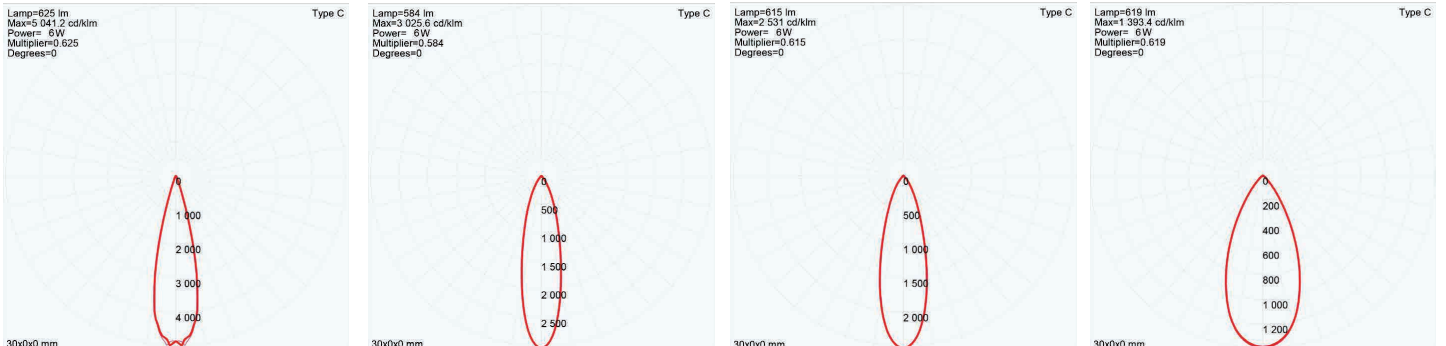

LUMINAIRE CONSTRUCTION

CNC machined from one of the following metals:

Copper:

Body: 45.5mm (1^{3/4}") copper rod.
Flange: 70mm (3^{1/2}") solid copper rod.

316 Stainless Steel

Body: 45.5mm (1^{3/4}") stainless steel rod.
Flange: 70mm (3^{1/2}") solid 316 stainless steel rod.

Mounting:

The Euro Step Lite is fixed in place using a mounting canister. There are no mounting screws in the flange to spoil aesthetics of the luminaire.

Luminaire Weight:

Cop: 0.635kg (1lb 6oz)
SS: 0.585kg (1lb 5oz)

Lens:

6mm (1/4") extra clear low iron flush fit shatter resistant glass. Add Hex Cell Louvre accessory for glare control.
Lifetime Warranty.

Gaskets:

Silicone, iron impregnated 220°C (428°F)

ACCESSORIES

BEAM ANGLES

High efficiency PMMA TIR lenses. Field replaceable

IES files available for download: <http://www.hunzalighting.com/download.php>

15° FWHM TIR

25° FWHM TIR

38° FWHM TIR

60° FWHM TIR