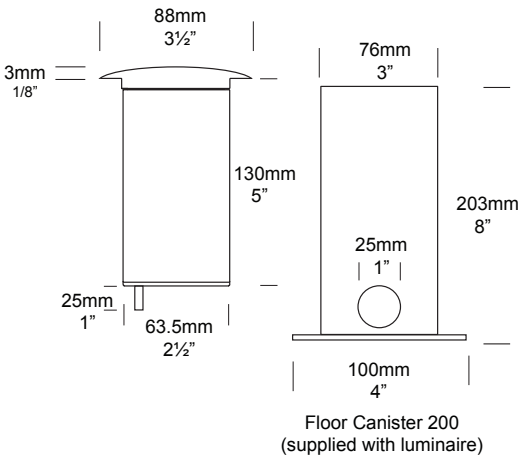

Floor Lite Dark Lighter

Cat. No. FLDK

Cat. No. FLDKGU

The Floor Lite Dark Lighter has a lamp that is recessed 50mm (2") down in the body of the luminaire, along with a hex cell louvre and a matte black interior, the luminaire has superior glare control. Like the standard Floor Lite, the Dark Lighter version has an extremely low profile (3mm) and can be walked upon without damaging the luminaire.

This luminaire is supplied with a canister.

A GU10 version of this luminaire is also available for line voltage lamps.

Ordering Information

Luminaire Type	Material	Accessories
FLDK - Floor Lite Dark Lighter	COP - Copper	CJK150 - Cable Joint Kit
FLDKGU - Floor Lite Dark Lighter GU10	SS - Stainless Steel	CAN200SS - Canister 200mm Stainless Steel
		LENSSTEPF - Frosted Lens