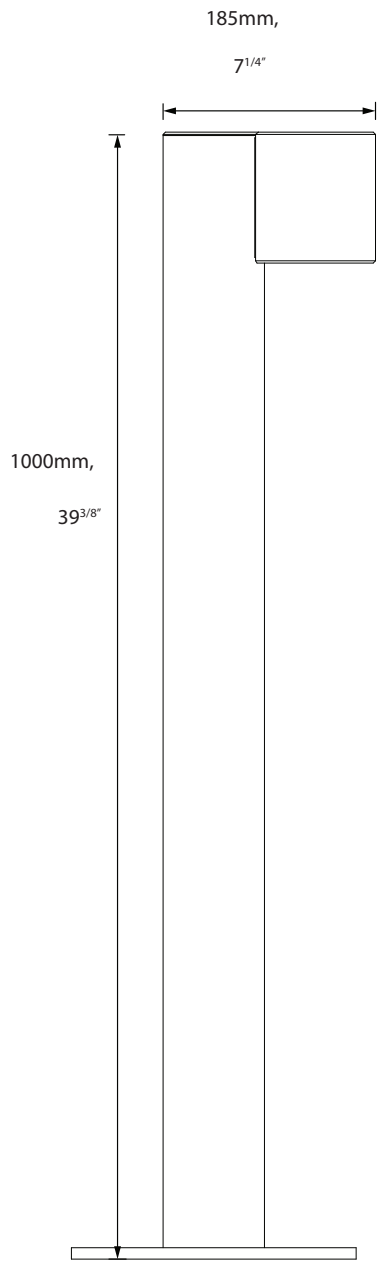

DIRECT BURIAL

FLANGE MOUNT

Flange Mount