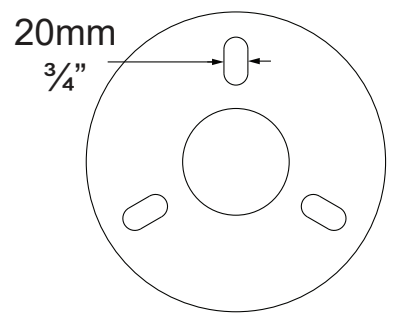

Min  
150mm  
6"  
Max  
2000mm  
6ft 8"

Flange Mount