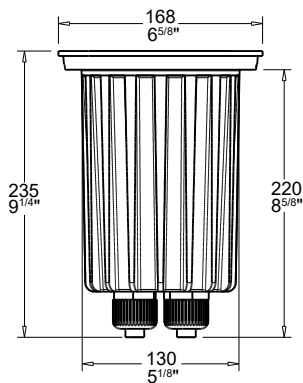

HUNZA^{TM} PURE
OUTDOOR
LIGHTING

ST100 RGBW

Hunza introduces the new RGBW Safe Touch 100. A compact design allowing the full spectrum of colour mixing including warm whites and pastels from a single LED light source.

Features:

1400 Total lumens delivered at 26 watts.

DMX / Dali controlled.

Field replaceable LED engine and optics.

Spherical gimbal with 360° rotation and 20° tilt.

Multiple glare reduction accessory options.

ST100DB
DIRECT BURY