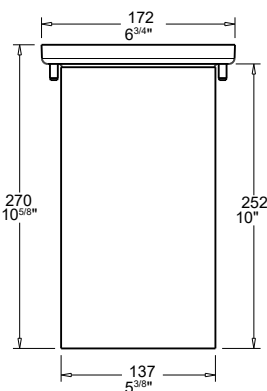

DMX / Dali controlled.

Field replaceable LED engine and optics.

Spherical gimbal with 360° rotation and 20° tilt.

Multiple glare reduction accessory options.

ST100DB  
DIRECT BURY

ST100CAN  
CANISTER