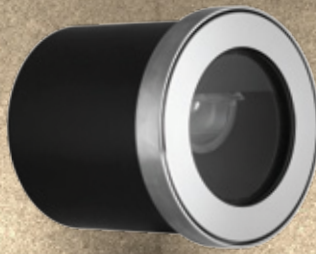

HUNZA™ PURE
OUTDOOR
LIGHTING

RECESSED WASHER

WASHER

WASHER FLUSH MOUNT

FEATURES:

- 600 Lumens delivered at 9 watts
- Asymmetric washing optic directs light towards desired surface
- Extra low glare, the shield clips all light thrown backwards and sand textured powder coat reduces surface luminance
- Built-in Anti-syphon stops water wicking up cables.
- Plug and play LED for field replacement, multiple colour temperatures available
- IP67
- IK10
- Maximum load rated to 2000kgs (4400lbs)
- Available in Solid Copper, 316 Stainless Steel, Double Powder Coated Aluminium

59mm
2¹/₃"

100mm
4"

25mm
1"