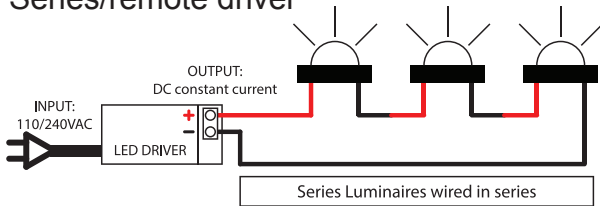

IES files available for download: hunzalighting.com/downloads

15° FWHM TIR

25° FWHM TIR

38° FWHM TIR

60° FWHM TIR

WIRING GUIDE

Series/remote driver

Available for download: hunzalighting.com/downloads

12v integral driver

Diagrams are a guide only, wire colours and polarity may change depending on fixture and country