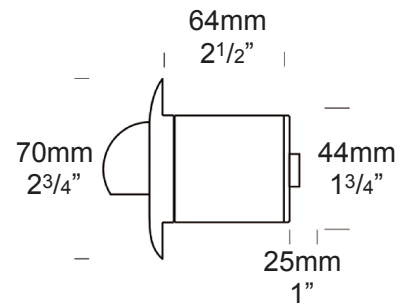

Euro Step Lite Solid Eyelid

PROJECT:
TYPE:
SOURCE:
NOTES:

PURELED SPECIFICATIONS

LED Chip	Cree XHP-50-2 Plug and Play field replaceable LED board
Luminaire Output	420 Lumens @ 700mA (4 watts), 240 Lumens @ 350mA (2 watts), delivered from luminaire with unobstructed beam.
Lumens Per Watt	105 Lumens @ 4 watts minimum, delivered from luminaire with unobstructed beam
CRI (3000K)	90+
Colour Temperatures	2700K, 3000K, 4000K
Beam Angles	15, 25, 38, 60
Ingress Protection	IP67
Warranty	Electronics = 5 years Body Cop/ SS = 10 years
Standards	AS/NZS 61046 cUL 1838, 2108 CSA C22.2 No. 250.7, No. 250.0-08 CE

[Click here for USA Remote Power Supply Guidance Charts](#)

LUMINAIRE CONSTRUCTION

CNC machined from one of the following metals:

Copper:

Body: 45.5mm (1^{3/4}") copper rod.
Flange: 70mm (3^{1/2}") solid copper rod.

316 Stainless Steel

Body: 45.5mm (1^{3/4}") stainless steel rod.
Flange: 70mm (3^{1/2}") solid 316 stainless steel rod.

Mounting:

The Euro Step Lite is fixed in place using a mounting canister. There are no mounting screws in the flange to spoil aesthetics of the luminaire.

Luminaire Weight:

Cop: 0.635kg (1lb 6oz)
SS: 0.585kg (1lb 5oz)

Lens:

6mm (1/4") extra clear low iron flush fit shatter resistant glass. Add Hex Cell Louvre accessory for glare control.
Lifetime Warranty.