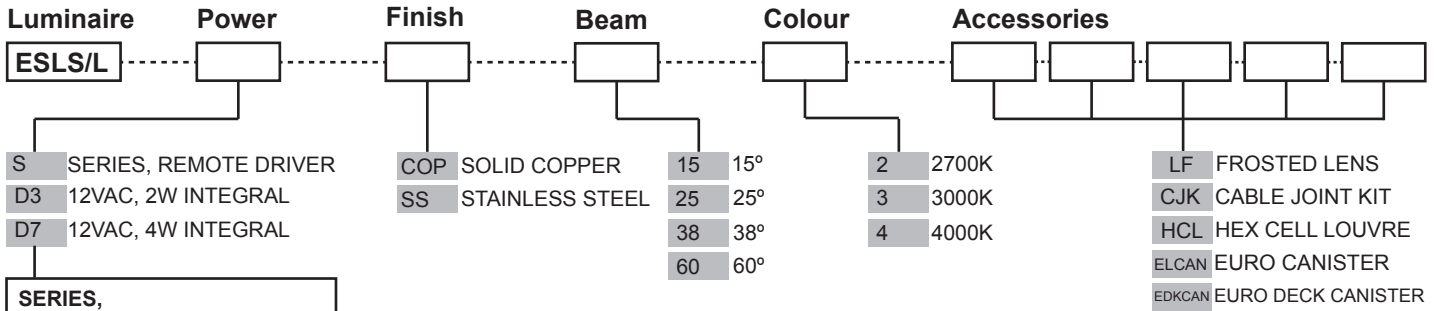

Euro Step Lite Solid Eyelid

PROJECT:
TYPE:
SOURCE:
NOTES:

PURELED SPECIFICATIONS

LED Chip	Cree XHP-50-2 Plug and Play field replaceable LED board
Luminaire Output	420 Lumens @ 700mA (4 watts), 240 Lumens @ 350mA (2 watts), delivered from luminaire with unobstructed beam.
Lumens Per Watt	105 Lumens @ 4 watts minimum, delivered from luminaire with unobstructed beam
CRI (3000K)	90+
Colour Temperatures	2700K, 3000K, 4000K
Beam Angles	15, 25, 38, 60
Ingress Protection	IP67
Warranty	Electronics = 5 years Body Cop/ SS = 10 years
Standards	AS/NZS 61046 cUL 1838, 2108 CSA C22.2 No. 250.7, No. 250.0-08 CE

PRODUCT CONFIGURATION

Please fill in appropriate codes into boxes provided

Cat. No. ESLS/L

SERIES, REMOTE DRIVER REQUIRED:
Constant current driver
Individual fixtures require 6vdc @ 700mA maximum

12VAC INTEGRAL DRIVER:
Hunza integrated Plug and Play Driver (included)
Input: 12VAC, 5watt total.
Output: 6vdc @ D3=350mA, D7=700mA

[Click here for USA Remote Power Supply Guidance Charts](#)

LUMINAIRE CONSTRUCTION

CNC machined from one of the following metals:

Copper:

Body: 45.5mm (1^{3/4}") copper rod.
Flange: 70mm (3^{1/2}") solid copper rod.

316 Stainless Steel

Body: 45.5mm (1^{3/4}") stainless steel rod.
Flange: 70mm (3^{1/2}") solid 316 stainless steel rod.

Mounting:

The Euro Step Lite is fixed in place using a mounting canister. There are no mounting screws in the flange to spoil aesthetics of the luminaire.