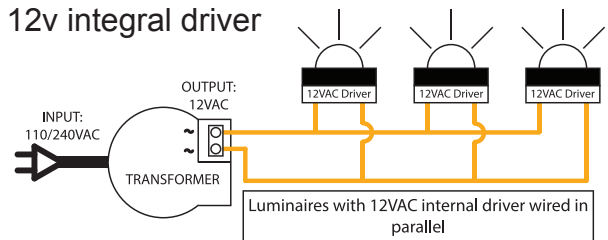

IES files available for download: hunzalighting.com/downloads

15° FWHM TIR

25° FWHM TIR

38° FWHM TIR

60° FWHM TIR

WIRING GUIDE

Series/remote driver

Available for download: hunzalighting.com/downloads

12v integral driver

Diagrams are a guide only, wire colours and polarity may change depending on fixture and country