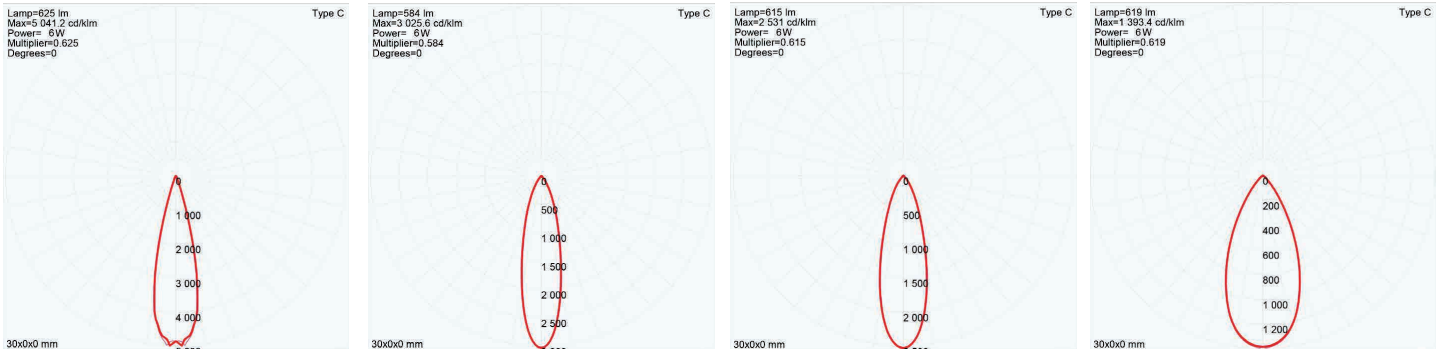

LUMINAIRE CONSTRUCTION

CNC machined from one of the following metals:

Copper:

Body: 45.5mm (1^{3/4}") copper rod.
Flange: 70mm (3^{1/2}") solid copper rod.

316 Stainless Steel

Body: 45.5mm (1^{3/4}") stainless steel rod.
Flange: 70mm (3^{1/2}") solid 316 stainless steel rod.

Mounting:

The Euro Step Lite is fixed in place using a mounting canister. There are no mounting screws in the flange to spoil aesthetics of the luminaire.

Luminaire Weight:

Cop: 0.635kg (1lb 6oz)
SS: 0.585kg (1lb 5oz)

Lens:

6mm (1/4") extra clear low iron flush fit shatter resistant glass. Add Hex Cell Louvre accessory for glare control.
Lifetime Warranty.

Gaskets:

Silicone, iron impregnated 220°C (428°F)

ACCESSORIES

BEAM ANGLES

High efficiency PMMA TIR lenses. Field replaceable

IES files available for download: hunzalighting.com/downloads

15° FWHM TIR

25° FWHM TIR

38° FWHM TIR

60° FWHM TIR