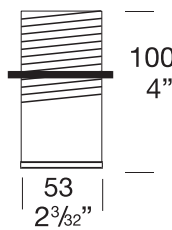

[Click here for USA Remote Power Supply Guidance Charts](#)

LUMINAIRE CONSTRUCTION

CNC machined from one of the following metals:

Copper:

Body: 45.5mm (1^{3/4}") copper rod.
Flange: 70mm (3^{1/2}") solid copper rod.

316 Stainless Steel

Body: 45.5mm (1^{3/4}") stainless steel rod.
Flange: 70mm (3^{1/2}") solid 316 stainless steel rod.

Mounting:

The Euro Step Lite is fixed in place using a mounting canister. There are no mounting screws in the flange to spoil aesthetics of the luminaire.

Luminaire Weight:

Cop: 0.635kg (1lb 6oz)
SS: 0.585kg (1lb 5oz)

Lens:

6mm (1/4") extra clear low iron flush fit shatter resistant glass. Add Hex Cell Louvre accessory for glare control.
Lifetime Warranty.

Gaskets:

Silicone, iron impregnated 220°C (428°F)

ACCESSORIES

Hex Cell Louvre

Euro Canister

Euro Deck Canister

BEAM ANGLES

High efficiency PMMA TIR lenses. Field replaceable