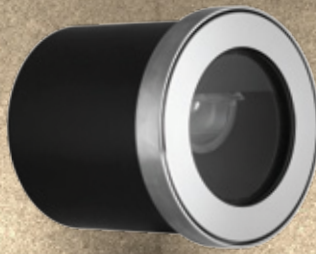

HUNZA™ PURE
OUTDOOR
LIGHTING

RECESSED WASHER

WASHER

WASHER FLUSH MOUNT

FEATURES:

- 600 Lumens delivered at 9 watts
- Asymmetric washing optic directs light towards desired surface
- Extra low glare, the shield clips all light thrown backwards and sand textured powder coat reduces surface luminance
- Built-in Anti-syphon stops water wicking up cables.
- Plug and play LED for field replacement, multiple colour temperatures available
- IP68
- IK10
- Maximum load rated to 2000kgs (4400lbs)
- Available in Solid Copper, 316 Stainless Steel, Double Powder Coated Aluminium