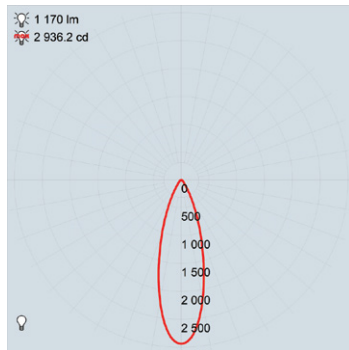

Ultra 35 Spike

BEAM ANGLES

High efficiency Reflectors. Field replaceable

IES files available for download: hunzalighting.com/downloads

13° FWHM
TIR

30° FWHM
TIR

WIRING GUIDE

Diagrams are a guide only, wire colours and polarity may change depending on fixture and country