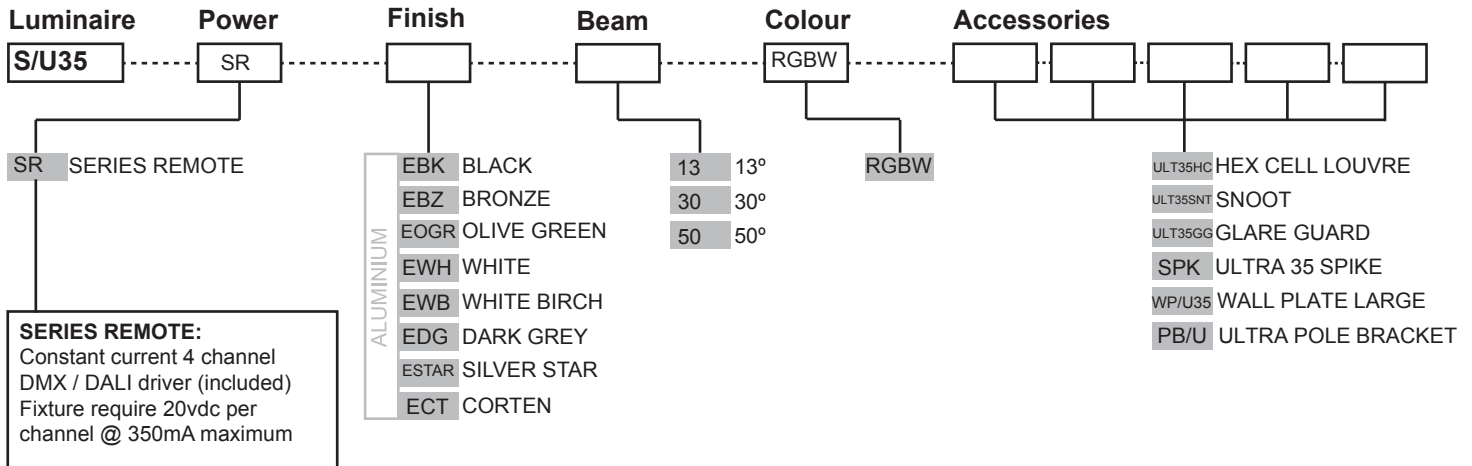

RGBW Spot ULTRA 35

PROJECT:

TYPE:

SOURCE:

NOTES:

SPECIFICATIONS

LED Chip	LED ENGIN LZR RGBW field replaceable LED board
Luminaire Output	1400 total Lumens @ 350mA (26 watts) All colours on, Delivered from Luminaire with unobstructed beam.
Lumens Per Watt	54 Lumens minimum @ 26 watts, Delivered from Luminaire with unobstructed beam
CRI (6500K)	RGBW (White 75)
Colour Temperatures	RGBW (White CCT 6500)
Beam Angles	13, 30, 50
Ingress Protection	IP66
Warranty	Electronics = 5 years Body Aluminium = 5 years
Standards	BS/EN 60598.2.2 cUL 2108 CE

PRODUCT CONFIGURATION

Please fill in appropriate codes into boxes provided

Cat. No. S/U35

ADDITIONAL COMMENTS:

LUMINAIRE CONSTRUCTION

CNC machined from one of the following metals:

Body - solid high corrosion resistant 101mm (4") aluminium rod.

Base - high corrosion resistant 101mm (4") aluminium Rod.

Finished with chromate substrate, Epoxy layer and a UV resistant polyester powder coat colour.

Fixings and Mechanism - made from 316 Stainless Steel

Cable:

Water resistant rubber

Adjustability:

The fully adjustable head allows 360 degrees rotation and 0-120 degrees elevation and can then be fixed in place using the inbuilt locking mechanism.

Mounting: