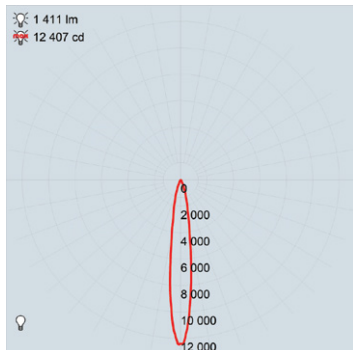

LUMINAIRE CONSTRUCTION

CNC machined from one of the following metals:

Body - solid high corrosion resistant 101mm (4") aluminium rod.

Base - high corrosion resistant 101mm (4") aluminium Rod.

Finished with chromate substrate, Epoxy layer and a UV resistant polyester powder coat colour.

Fixings and Mechanism - made from 316 Stainless Steel

Colours:

Black, Bronze, Silver Star, White, Birch, Olive Green, Dark Grey, Corten.

Step Lens:

12mm (1/2") Extra clear, low iron, shatter resistant glass.

Lifetime warranty

Gaskets:

Silicone, iron impregnated 220°C (428°F)

Cable:

Water resistant rubber

Adjustability:

The fully adjustable head allows 360 degrees rotation and 0-120 degrees elevation and can then be fixed in place using the inbuilt locking mechanism.

Mounting:

The mounting plate/ Bracket is fixed to the surface using stainless screws.

Luminaire Weight:

4kg (9 lbs)

ACCESSORIES

BEAM ANGLES

High efficiency Reflectors. Field replaceable

IES files available for download: hunzalighting.com/downloads

13° FWHM
TIR